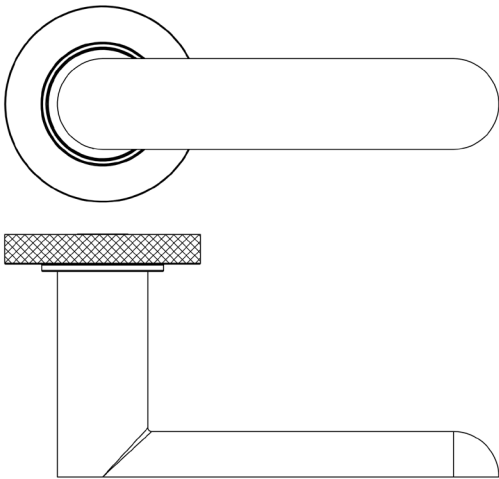

CODE

BUR25KIT83

DESCRIPTION

Lever On Rose

STANDARDS

PRODUCT SPECIFICATION

- 38mm centres
- Sprung
- Knurled rose
- Grade 4 corrosion
- Matt lacquered solid brass
- Back to back fixing recommended
- Suitable for doors 35-55mm

TECHNICAL DRAWING

FINISHES

- Dark Bronze