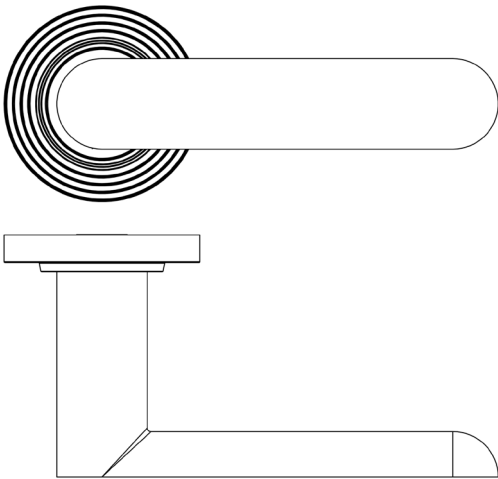

### CODE

**BUR25KIT82**

### DESCRIPTION

**Lever On Rose**

### PRODUCT SPECIFICATION

- 38mm centres
- Sprung
- Reeded rose
- Grade 4 corrosion
- Matt lacquered solid brass
- Back to back fixing recommended
- Suitable for doors 35-55mm