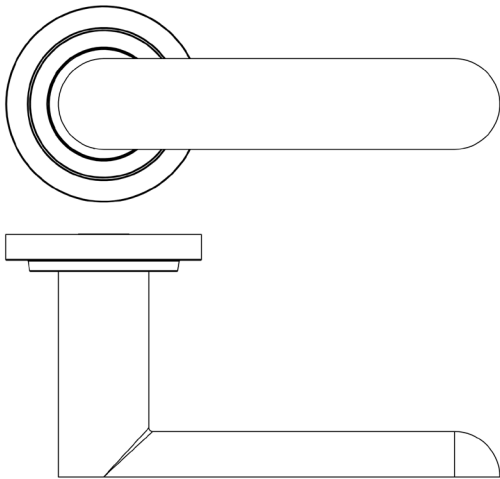

CODE

BUR25KIT81

DESCRIPTION

Lever On Rose

STANDARDS

PRODUCT SPECIFICATION

- 38mm centres
- Sprung
- Stepped rose
- Grade 4 corrosion
- Matt lacquered solid brass
- Back to back fixing recommended
- Suitable for doors 35-55mm

TECHNICAL DRAWING

FINISHES

- Dark Bronze