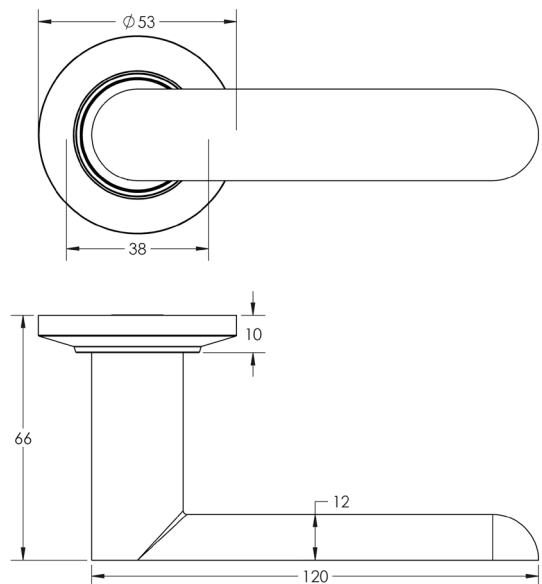

TECHNICAL DRAWING