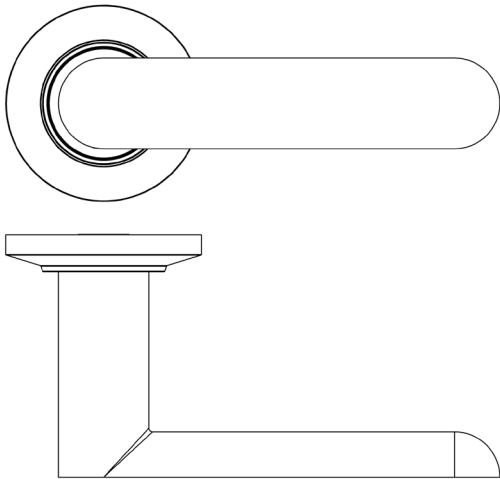

CODE

BUR25KIT80

DESCRIPTION

Lever On Rose

STANDARDS

PRODUCT SPECIFICATION

- 38mm centres
- Sprung
- Chamfered rose
- Grade 4 corrosion
- Matt lacquered solid brass
- Back to back fixing recommended
- Suitable for doors 35-55mm

TECHNICAL DRAWING

FINISHES

- Dark Bronze