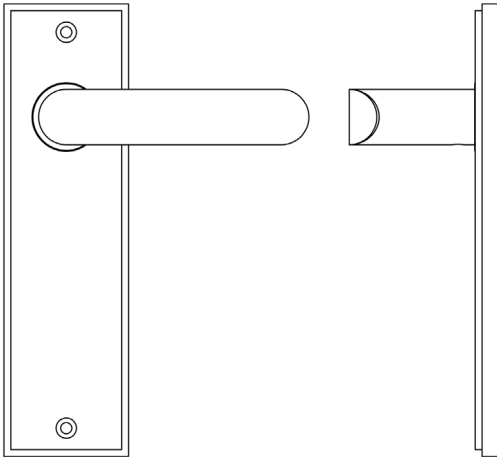

### CODE

**BUR25KIT8**

### DESCRIPTION

**Lever On Plate**

### PRODUCT SPECIFICATION

- 38mm centres
- Sprung
- Latch plate
- Grade 4 corrosion
- Matt lacquered solid brass
- Back to back fixing recommended
- Suitable for doors 35-55mm