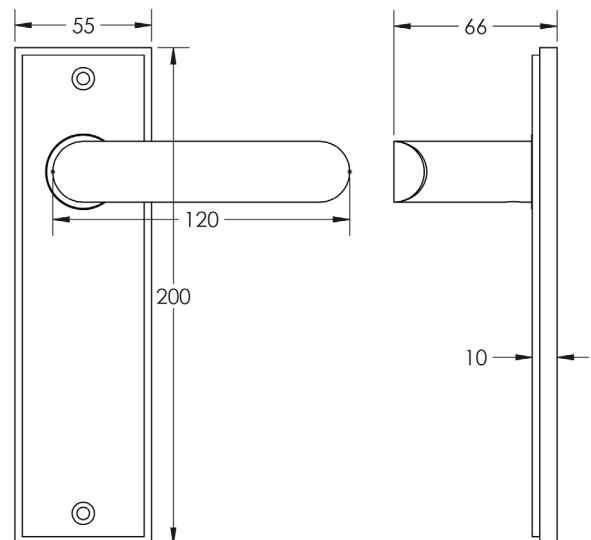

TECHNICAL DRAWING