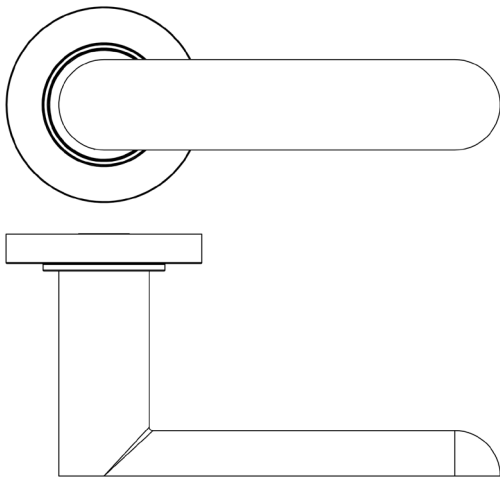

CODE

BUR25KIT79

DESCRIPTION

Lever On Rose

STANDARDS

PRODUCT SPECIFICATION

- 38mm centres
- Sprung
- Plain rose
- Grade 4 corrosion
- Matt lacquered solid brass
- Back to back fixing recommended
- Suitable for doors 35-55mm

TECHNICAL DRAWING

FINISHES

- Dark Bronze