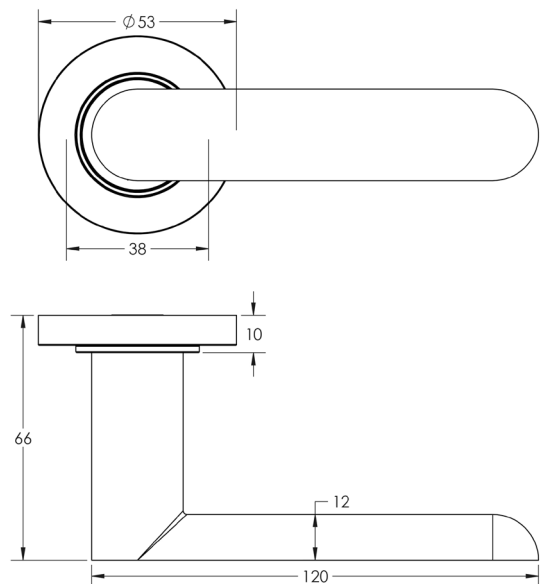

TECHNICAL DRAWING