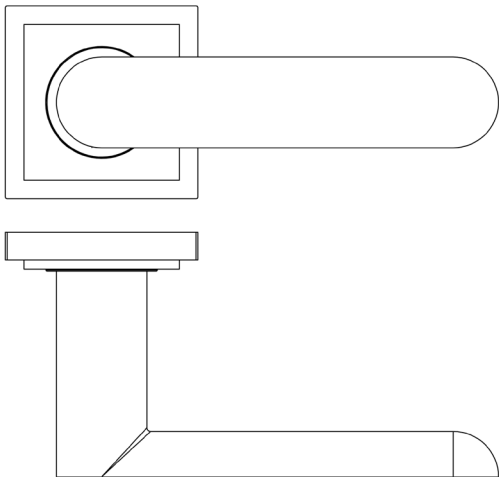

CODE

BUR20KIT7

DESCRIPTION

Lever On Rose

STANDARDS

PRODUCT SPECIFICATION

- 38mm centres
- Sprung
- Square stepped rose
- Grade 4 corrosion
- Matt lacquered solid brass
- Back to back fixing recommended
- Suitable for doors 35-55mm

TECHNICAL DRAWING

FINISHES

- Antique Brass