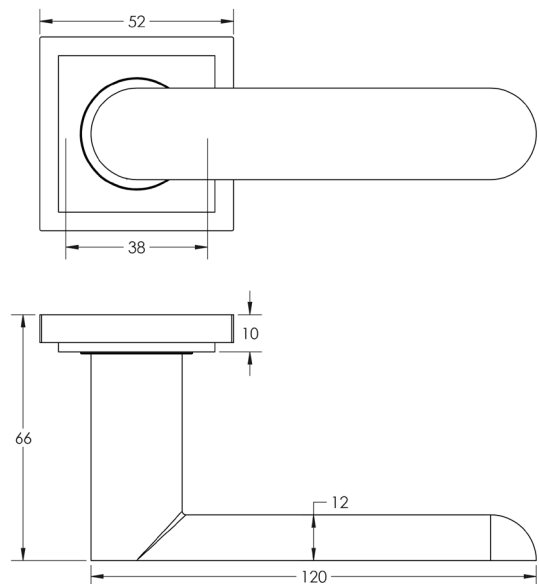

CODE

BUR20KIT7

DESCRIPTION

Lever On Rose

STANDARDS

PRODUCT SPECIFICATION

- 38mm centres
- Sprung
- Square stepped rose
- Grade 4 corrosion
- Matt lacquered solid brass
- Back to back fixing recommended
- Suitable for doors 35-55mm

TECHNICAL DRAWING

FINISHES

- Antique Brass