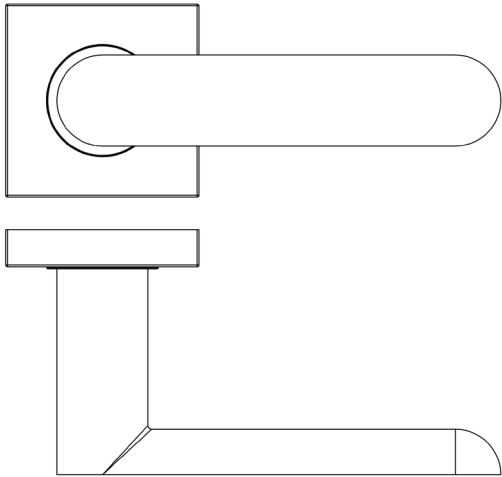

CODE

BUR25KIT6

DESCRIPTION

Lever On Rose

STANDARDS

PRODUCT SPECIFICATION

- 38mm centres
- Sprung
- Square plain rose
- Grade 4 corrosion
- Matt lacquered solid brass
- Back to back fixing recommended
- Suitable for doors 35-55mm

TECHNICAL DRAWING

FINISHES

- Antique Brass