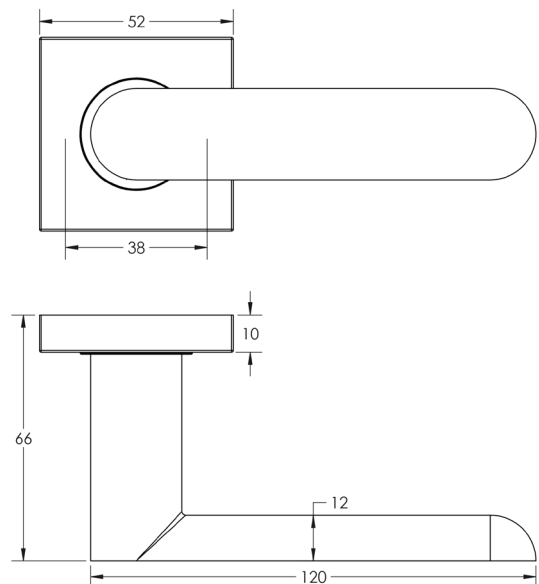

CODE

BUR25KIT6

DESCRIPTION

Lever On Rose

STANDARDS

PRODUCT SPECIFICATION

- 38mm centres
- Sprung
- Square plain rose
- Grade 4 corrosion
- Matt lacquered solid brass
- Back to back fixing recommended
- Suitable for doors 35-55mm

TECHNICAL DRAWING

FINISHES

- Antique Brass