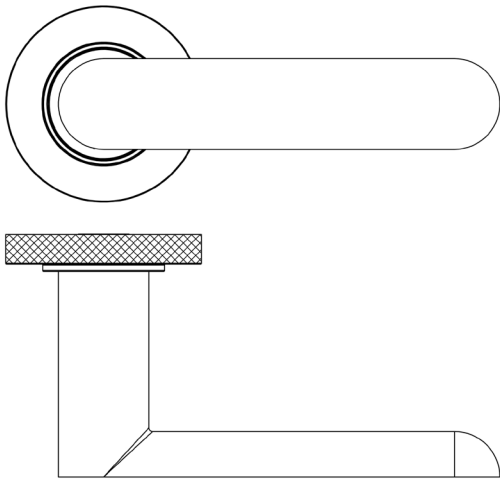

CODE

BUR25KIT5

DESCRIPTION

Lever On Rose

STANDARDS

PRODUCT SPECIFICATION

- 38mm centres
- Sprung
- Knurled rose
- Grade 4 corrosion
- Matt lacquered solid brass
- Back to back fixing recommended
- Suitable for doors 35-55mm

TECHNICAL DRAWING

FINISHES

- Antique Brass