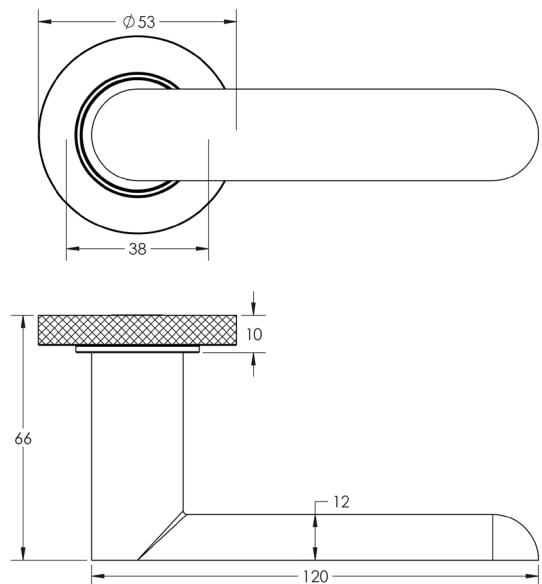

CODE

BUR25KIT5

DESCRIPTION

Lever On Rose

STANDARDS

PRODUCT SPECIFICATION

- 38mm centres
- Sprung
- Knurled rose
- Grade 4 corrosion
- Matt lacquered solid brass
- Back to back fixing recommended
- Suitable for doors 35-55mm

TECHNICAL DRAWING

FINISHES

- Antique Brass