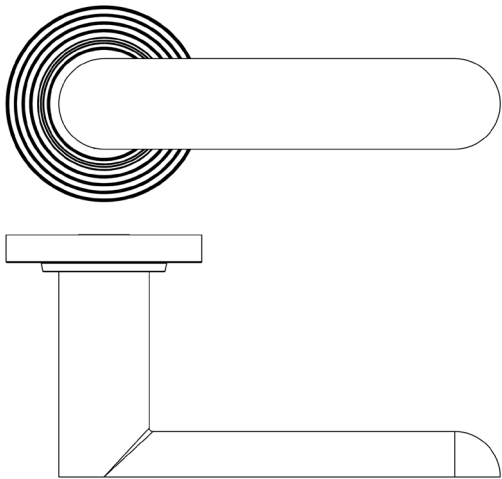

### CODE

**BUR25KIT4**

### DESCRIPTION

**Lever On Rose**

### PRODUCT SPECIFICATION

- 38mm centres
- Sprung
- Reeded rose
- Grade 4 corrosion
- Matt lacquered solid brass
- Back to back fixing recommended
- Suitable for doors 35-55mm