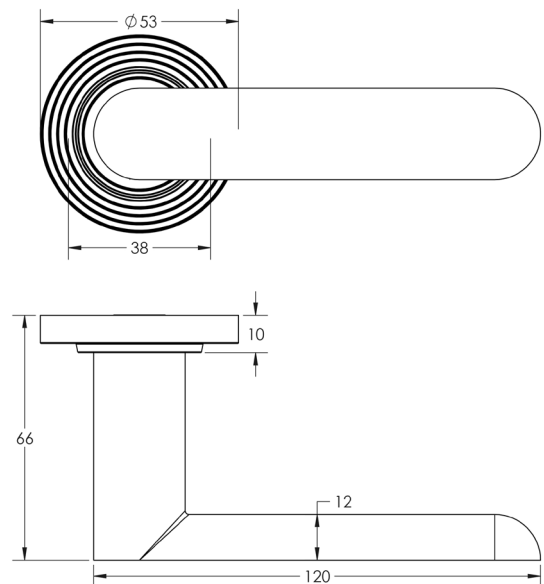

TECHNICAL DRAWING