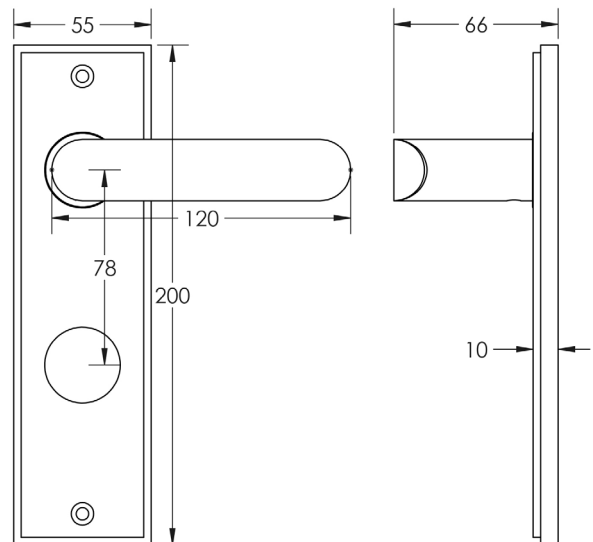

CODE

BUR25KIT325

DESCRIPTION

Lever On Plate

STANDARDS

PRODUCT SPECIFICATION

- 38mm centres
- Sprung
- Din bathroom plate
- Grade 4 corrosion
- Matt lacquered solid brass
- Back to back fixing recommended
- Suitable for doors 35-55mm

TECHNICAL DRAWING

FINISHES

- Satin Nickel