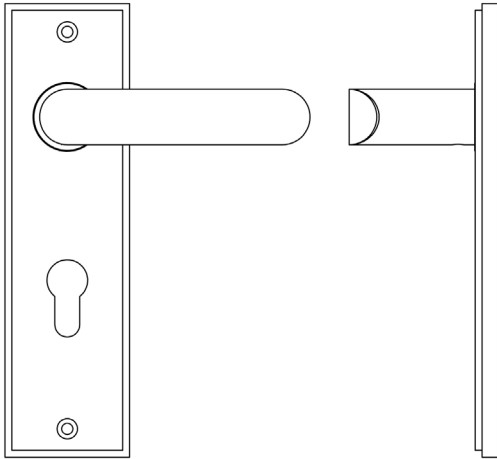

CODE

BUR25KIT324

DESCRIPTION

Lever On Plate

STANDARDS

PRODUCT SPECIFICATION

- 38mm centres
- Sprung
- Din euro lock plate
- Grade 4 corrosion
- Matt lacquered solid brass
- Back to back fixing recommended
- Suitable for doors 35-55mm

TECHNICAL DRAWING

FINISHES

- Satin Nickel