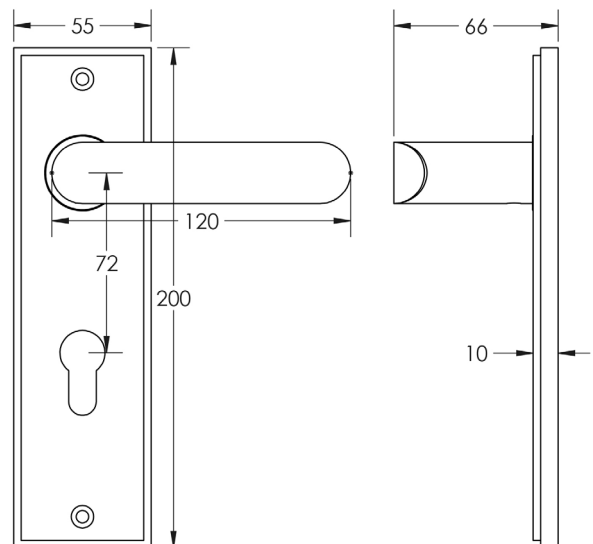

CODE

BUR25KIT324

DESCRIPTION

Lever On Plate

STANDARDS

PRODUCT SPECIFICATION

- 38mm centres
- Sprung
- Din euro lock plate
- Grade 4 corrosion
- Matt lacquered solid brass
- Back to back fixing recommended
- Suitable for doors 35-55mm

TECHNICAL DRAWING

FINISHES

- Satin Nickel