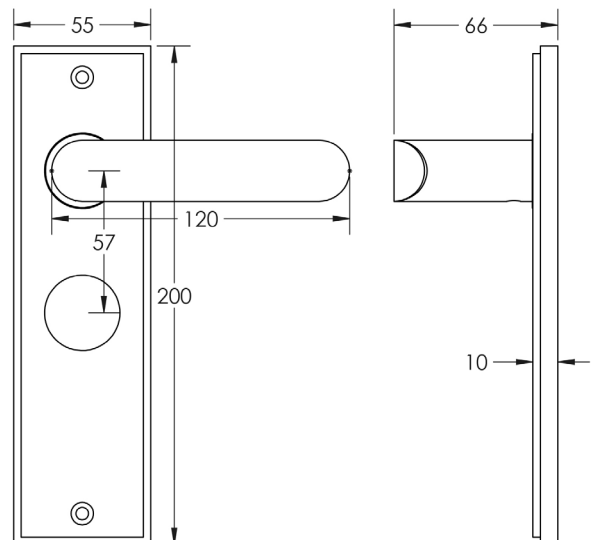

CODE

BUR25KIT322

DESCRIPTION

Lever On Plate

STANDARDS

PRODUCT SPECIFICATION

- 38mm centres
- Sprung
- Bathroom plate
- Grade 4 corrosion
- Matt lacquered solid brass
- Back to back fixing recommended
- Suitable for doors 35-55mm

TECHNICAL DRAWING

FINISHES

- Satin Nickel