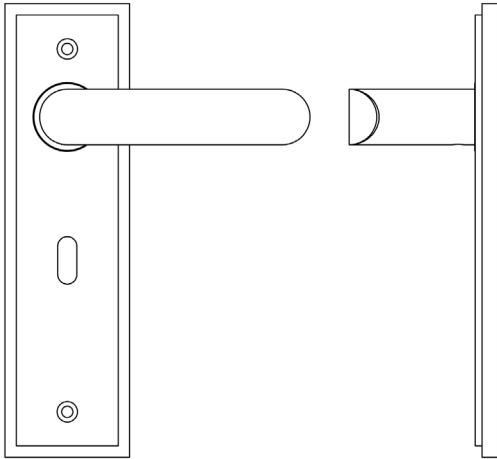

CODE

BUR25KIT321

DESCRIPTION

Lever On Plate

STANDARDS

PRODUCT SPECIFICATION

- 38mm centres
- Sprung
- Lock plate
- Grade 4 corrosion
- Matt lacquered solid brass
- Back to back fixing recommended
- Suitable for doors 35-55mm

TECHNICAL DRAWING

FINISHES

- Satin Nickel