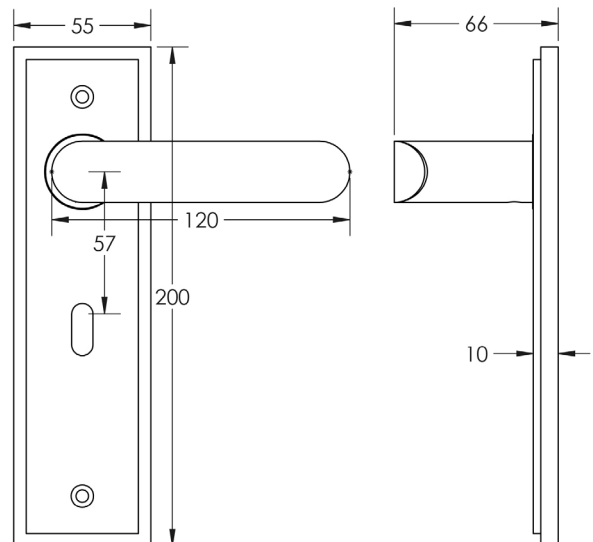

CODE

BUR25KIT321

DESCRIPTION

Lever On Plate

STANDARDS

PRODUCT SPECIFICATION

- 38mm centres
- Sprung
- Lock plate
- Grade 4 corrosion
- Matt lacquered solid brass
- Back to back fixing recommended
- Suitable for doors 35-55mm

TECHNICAL DRAWING

FINISHES

- Satin Nickel