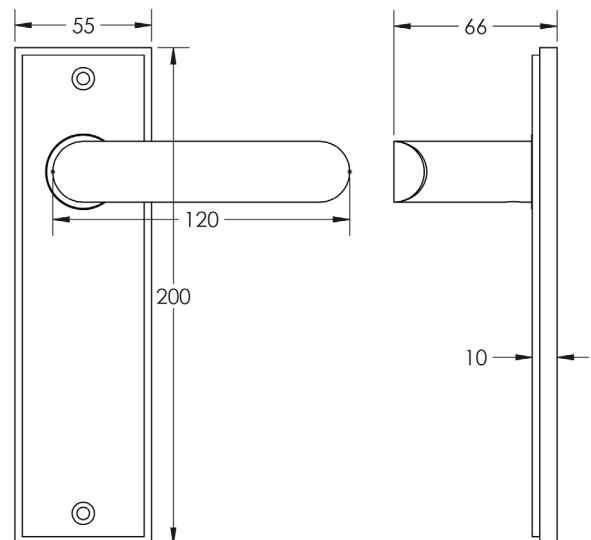

CODE

BUR25KIT320

DESCRIPTION

Lever On Plate

STANDARDS

PRODUCT SPECIFICATION

- 38mm centres
- Sprung
- Latch plate
- Grade 4 corrosion
- Matt lacquered solid brass
- Back to back fixing recommended
- Suitable for doors 35-55mm

TECHNICAL DRAWING

FINISHES

- Satin Nickel