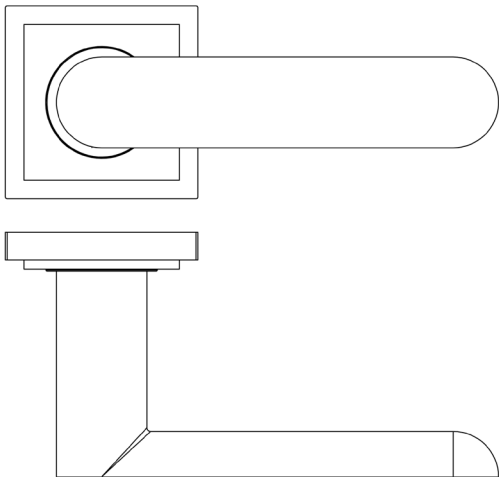

CODE

BUR25KIT319

DESCRIPTION

Lever On Rose

STANDARDS

PRODUCT SPECIFICATION

- 38mm centres
- Sprung
- Square stepped rose
- Grade 4 corrosion
- Matt lacquered solid brass
- Back to back fixing recommended
- Suitable for doors 35-55mm

TECHNICAL DRAWING

FINISHES

- Satin Nickel