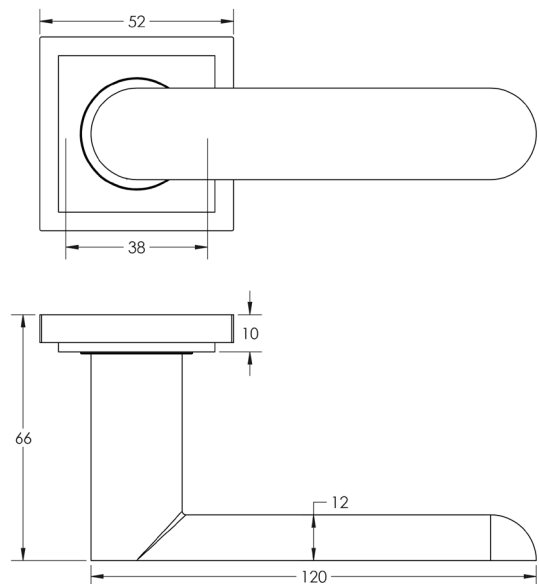

CODE

BUR25KIT319

DESCRIPTION

Lever On Rose

STANDARDS

PRODUCT SPECIFICATION

- 38mm centres
- Sprung
- Square stepped rose
- Grade 4 corrosion
- Matt lacquered solid brass
- Back to back fixing recommended
- Suitable for doors 35-55mm

TECHNICAL DRAWING

FINISHES

- Satin Nickel