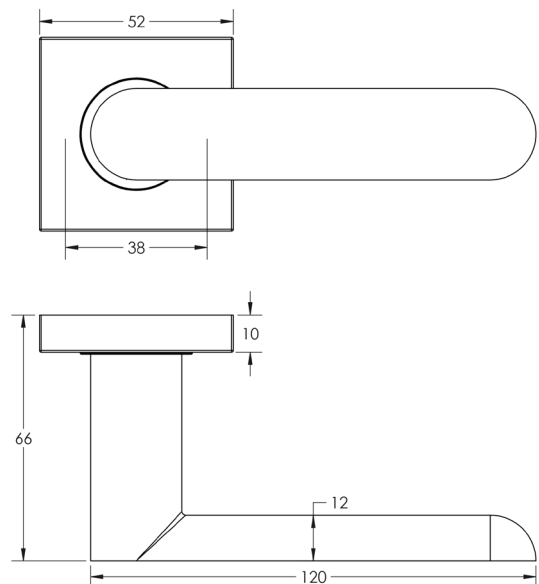

TECHNICAL DRAWING