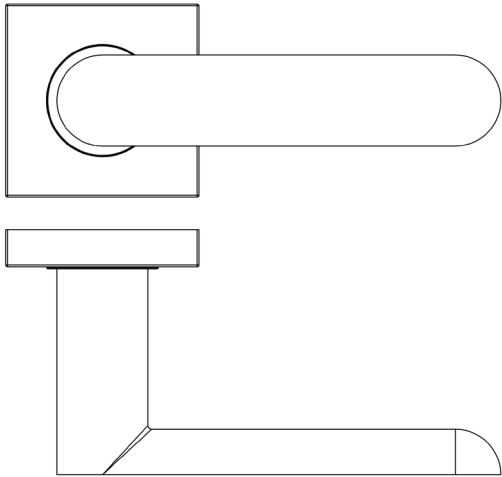

### CODE

**BUR25KIT318**

### DESCRIPTION

**Lever On Rose**

### PRODUCT SPECIFICATION

- 38mm centres
- Sprung
- Square plain rose
- Grade 4 corrosion
- Matt lacquered solid brass
- Back to back fixing recommended
- Suitable for doors 35-55mm