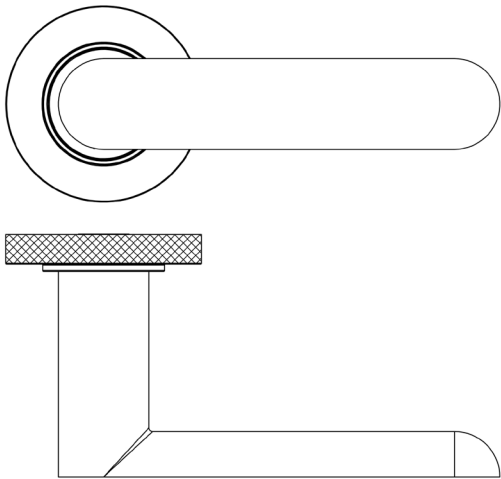

CODE

BUR25KIT317

DESCRIPTION

Lever On Rose

STANDARDS

PRODUCT SPECIFICATION

- 38mm centres
- Sprung
- Knurled rose
- Grade 4 corrosion
- Matt lacquered solid brass
- Back to back fixing recommended
- Suitable for doors 35-55mm

TECHNICAL DRAWING

FINISHES

- Satin Nickel