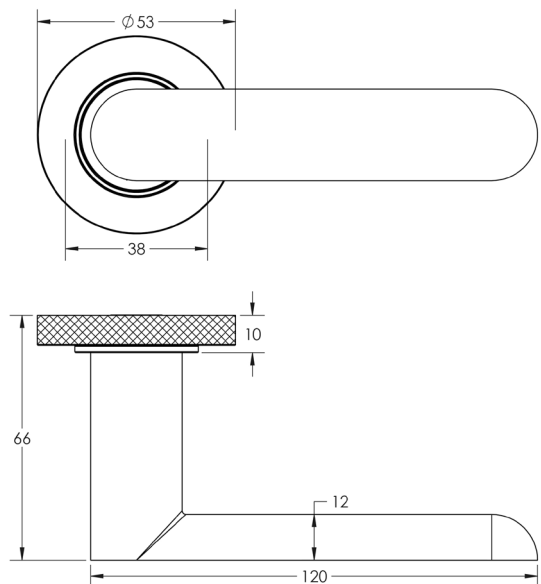

CODE

BUR25KIT317

DESCRIPTION

Lever On Rose

STANDARDS

PRODUCT SPECIFICATION

- 38mm centres
- Sprung
- Knurled rose
- Grade 4 corrosion
- Matt lacquered solid brass
- Back to back fixing recommended
- Suitable for doors 35-55mm

TECHNICAL DRAWING

FINISHES

- Satin Nickel