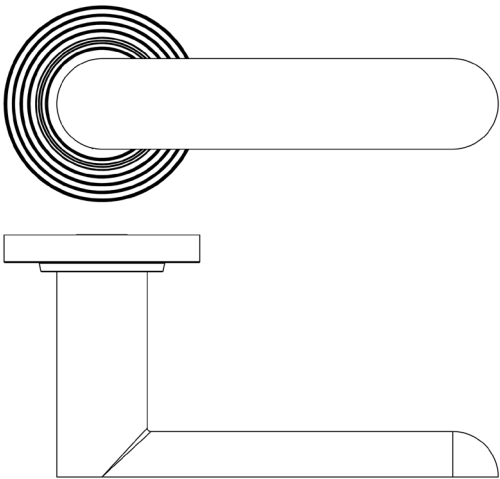

CODE

BUR25KIT316

DESCRIPTION

Lever On Rose

STANDARDS

PRODUCT SPECIFICATION

- 38mm centres
- Sprung
- Reeded rose
- Grade 4 corrosion
- Matt lacquered solid brass
- Back to back fixing recommended
- Suitable for doors 35-55mm

TECHNICAL DRAWING

FINISHES

- Satin Nickel