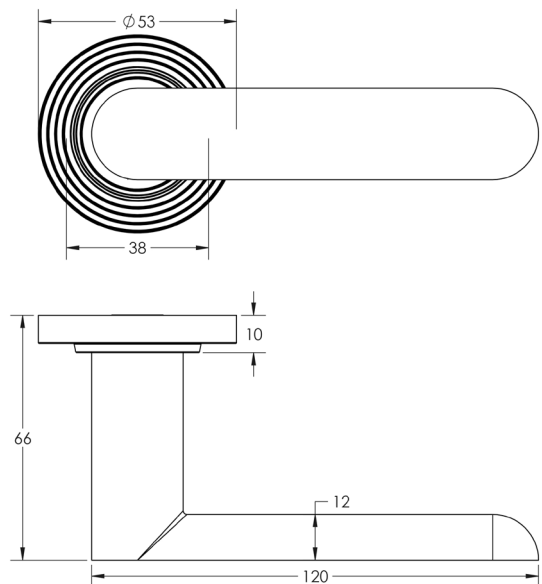

CODE

BUR25KIT316

DESCRIPTION

Lever On Rose

STANDARDS

PRODUCT SPECIFICATION

- 38mm centres
- Sprung
- Reeded rose
- Grade 4 corrosion
- Matt lacquered solid brass
- Back to back fixing recommended
- Suitable for doors 35-55mm

TECHNICAL DRAWING

FINISHES

- Satin Nickel