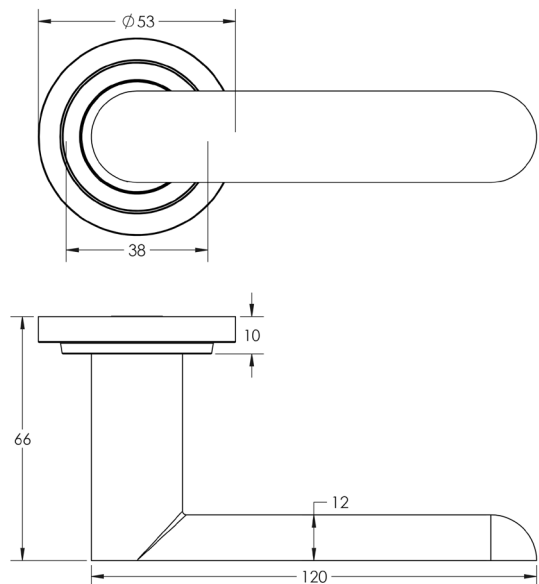

CODE

BUR25KIT315

DESCRIPTION

Lever On Rose

STANDARDS

PRODUCT SPECIFICATION

- 38mm centres
- Sprung
- Reeded rose
- Grade 4 corrosion
- Matt lacquered solid brass
- Back to back fixing recommended
- Suitable for doors 35-55mm

TECHNICAL DRAWING

FINISHES

- Satin Nickel