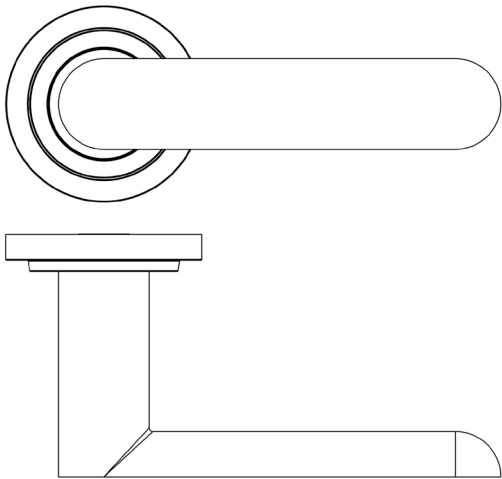

CODE

BUR25KIT315

DESCRIPTION

Lever On Rose

STANDARDS

PRODUCT SPECIFICATION

- 38mm centres
- Sprung
- Reeded rose
- Grade 4 corrosion
- Matt lacquered solid brass
- Back to back fixing recommended
- Suitable for doors 35-55mm

TECHNICAL DRAWING

FINISHES

- Satin Nickel