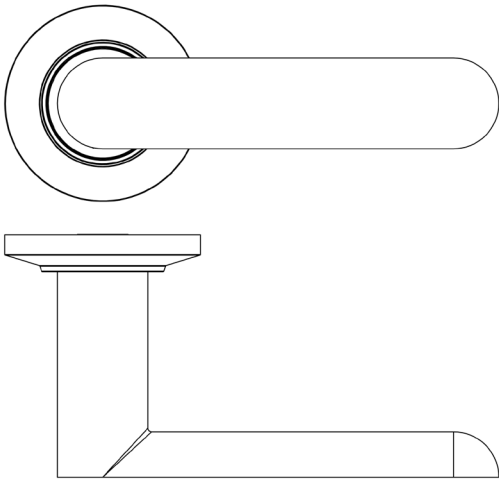

CODE

BUR25KIT314

DESCRIPTION

Lever On Rose

STANDARDS

PRODUCT SPECIFICATION

- 38mm centres
- Sprung
- Chamfered rose
- Grade 4 corrosion
- Matt lacquered solid brass
- Back to back fixing recommended
- Suitable for doors 35-55mm

TECHNICAL DRAWING

FINISHES

- Satin Nickel