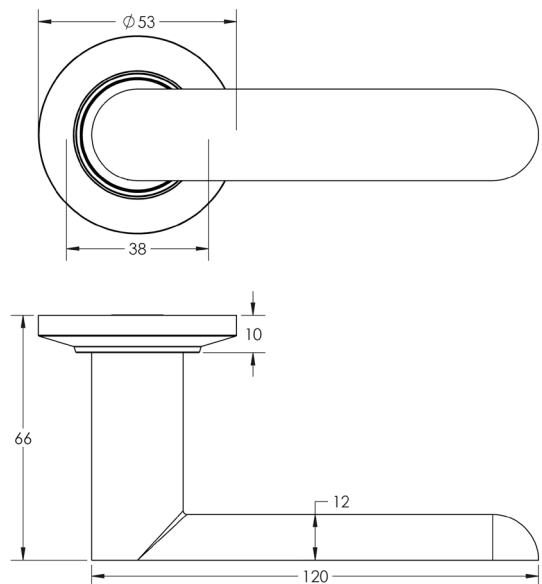

CODE

BUR25KIT314

DESCRIPTION

Lever On Rose

STANDARDS

PRODUCT SPECIFICATION

- 38mm centres
- Sprung
- Chamfered rose
- Grade 4 corrosion
- Matt lacquered solid brass
- Back to back fixing recommended
- Suitable for doors 35-55mm

TECHNICAL DRAWING

FINISHES

- Satin Nickel