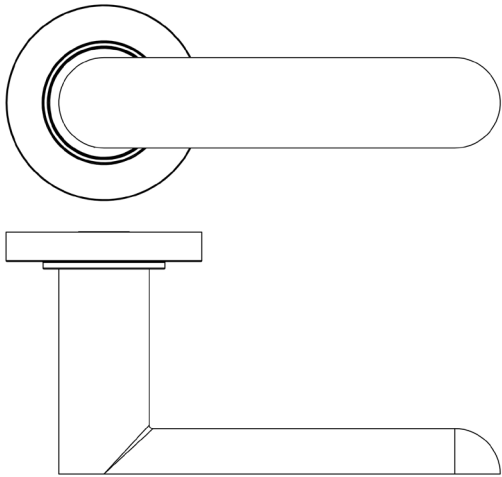

CODE

BUR25KIT313

DESCRIPTION

Lever On Rose

STANDARDS

PRODUCT SPECIFICATION

- 38mm centres
- Sprung
- Plain rose
- Grade 4 corrosion
- Matt lacquered solid brass
- Back to back fixing recommended
- Suitable for doors 35-55mm

TECHNICAL DRAWING

FINISHES

- Satin Nickel