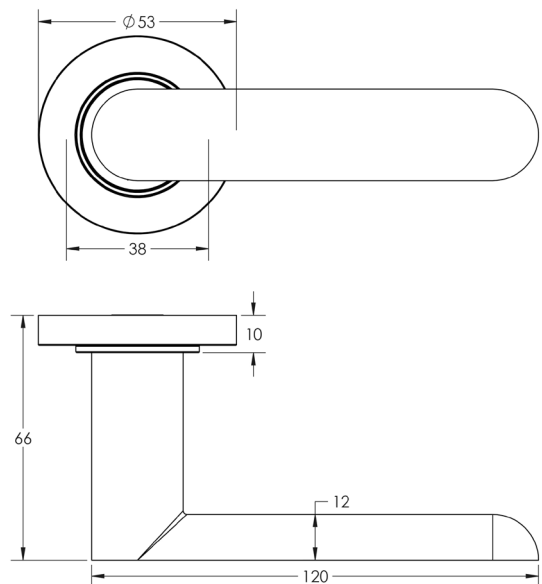

CODE

BUR25KIT313

DESCRIPTION

Lever On Rose

STANDARDS

PRODUCT SPECIFICATION

- 38mm centres
- Sprung
- Plain rose
- Grade 4 corrosion
- Matt lacquered solid brass
- Back to back fixing recommended
- Suitable for doors 35-55mm

TECHNICAL DRAWING

FINISHES

- Satin Nickel