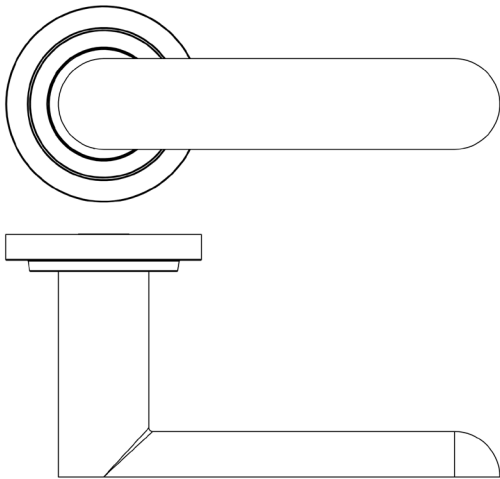

CODE

BUR25KIT3

DESCRIPTION

Lever On Rose

STANDARDS

PRODUCT SPECIFICATION

- 38mm centres
- Sprung
- Stepped rose
- Grade 4 corrosion
- Matt lacquered solid brass
- Back to back fixing recommended
- Suitable for doors 35-55mm

TECHNICAL DRAWING

FINISHES

- Antique Brass