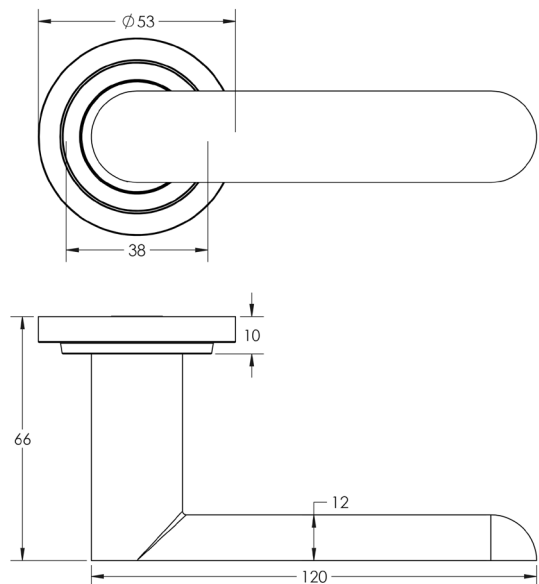

CODE

BUR25KIT3

DESCRIPTION

Lever On Rose

STANDARDS

PRODUCT SPECIFICATION

- 38mm centres
- Sprung
- Stepped rose
- Grade 4 corrosion
- Matt lacquered solid brass
- Back to back fixing recommended
- Suitable for doors 35-55mm

TECHNICAL DRAWING

FINISHES

- Antique Brass