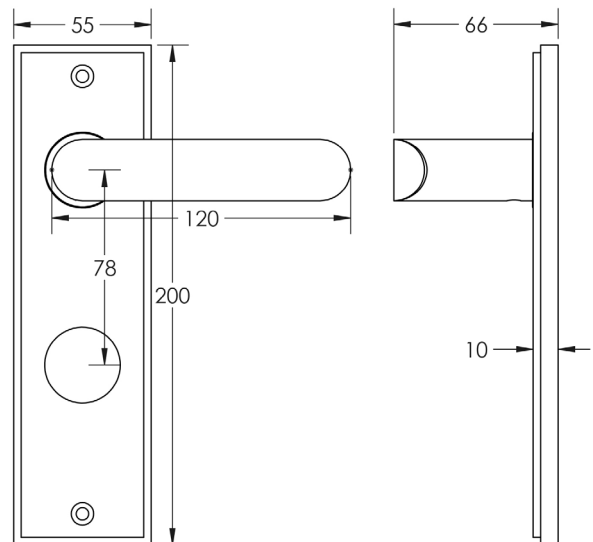

CODE

BUR25KIT247

DESCRIPTION

Lever On Plate

STANDARDS

PRODUCT SPECIFICATION

- 38mm centres
- Sprung
- Din bathroom plate
- Grade 4 corrosion
- Matt lacquered solid brass
- Back to back fixing recommended
- Suitable for doors 35-55mm

TECHNICAL DRAWING

FINISHES

- Satin Brass