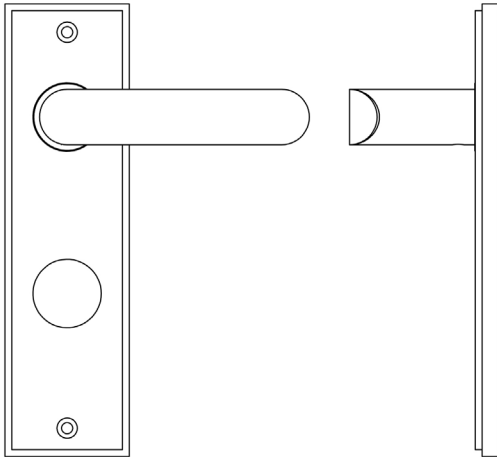

CODE

BUR25KIT247

DESCRIPTION

Lever On Plate

STANDARDS

PRODUCT SPECIFICATION

- 38mm centres
- Sprung
- Din bathroom plate
- Grade 4 corrosion
- Matt lacquered solid brass
- Back to back fixing recommended
- Suitable for doors 35-55mm

TECHNICAL DRAWING

FINISHES

- Satin Brass