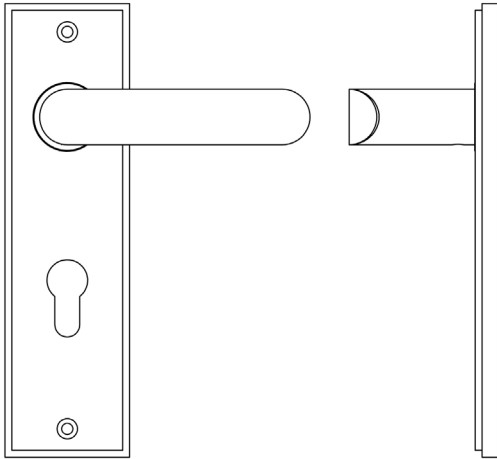

### CODE

**BUR25KIT246**

### DESCRIPTION

**Lever On Plate**

### PRODUCT SPECIFICATION

- 38mm centres
- Sprung
- Din euro lock plate
- Grade 4 corrosion
- Matt lacquered solid brass
- Back to back fixing recommended
- Suitable for doors 35-55mm