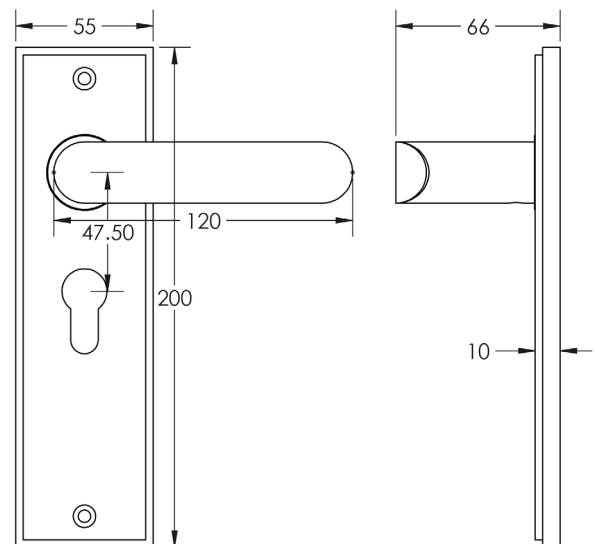

TECHNICAL DRAWING