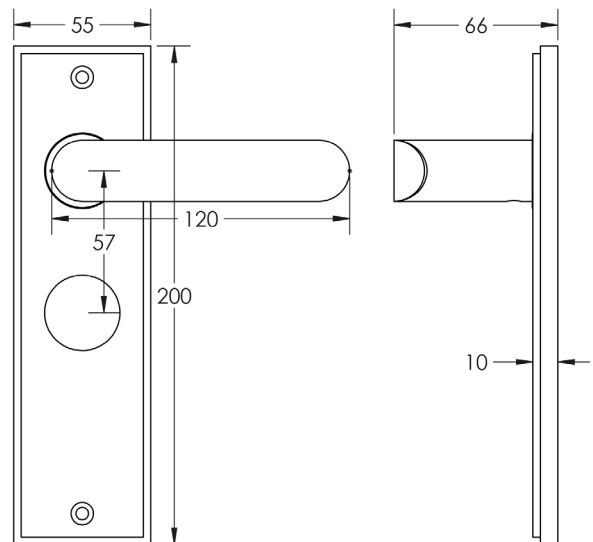

CODE

BUR25KIT244

DESCRIPTION

Lever On Plate

STANDARDS

PRODUCT SPECIFICATION

- 38mm centres
- Sprung
- Bathroom plate
- Grade 4 corrosion
- Matt lacquered solid brass
- Back to back fixing recommended
- Suitable for doors 35-55mm

TECHNICAL DRAWING

FINISHES

- Satin Brass