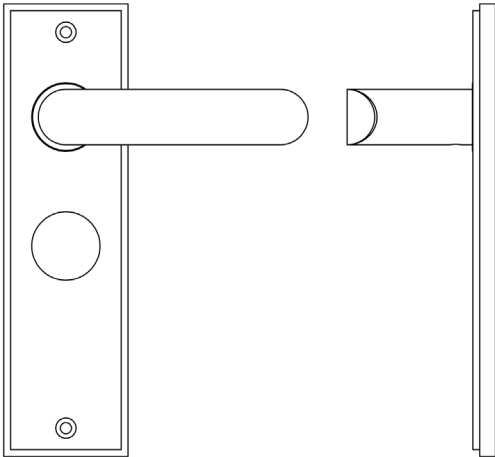

CODE

BUR25KIT244

DESCRIPTION

Lever On Plate

STANDARDS

PRODUCT SPECIFICATION

- 38mm centres
- Sprung
- Bathroom plate
- Grade 4 corrosion
- Matt lacquered solid brass
- Back to back fixing recommended
- Suitable for doors 35-55mm

TECHNICAL DRAWING

FINISHES

- Satin Brass