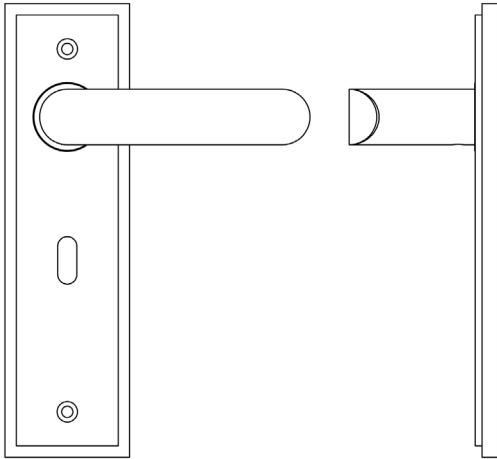

### CODE

**BUR25KIT243**

### DESCRIPTION

**Lever On Plate**

### PRODUCT SPECIFICATION

- 38mm centres
- Sprung
- Lock plate
- Grade 4 corrosion
- Matt lacquered solid brass
- Back to back fixing recommended
- Suitable for doors 35-55mm