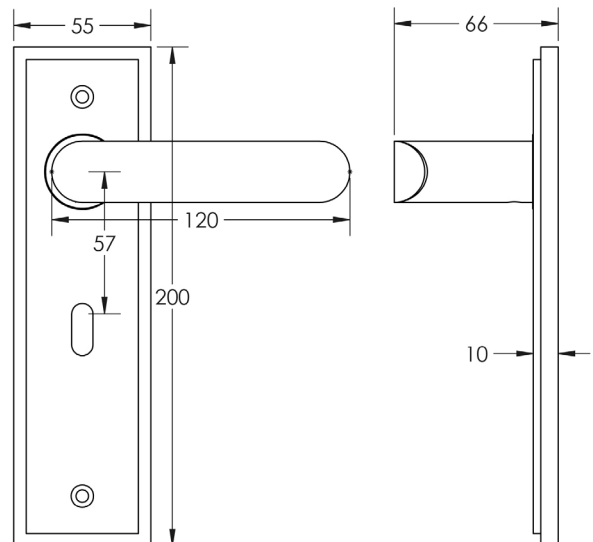

TECHNICAL DRAWING