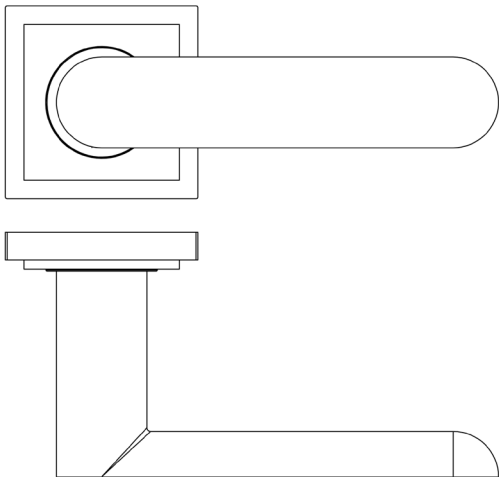

CODE

BUR25KIT241

DESCRIPTION

Lever On Rose

STANDARDS

PRODUCT SPECIFICATION

- 38mm centres
- Sprung
- Square stepped rose
- Grade 4 corrosion
- Matt lacquered solid brass
- Back to back fixing recommended
- Suitable for doors 35-55mm

TECHNICAL DRAWING

FINISHES

- Satin Brass