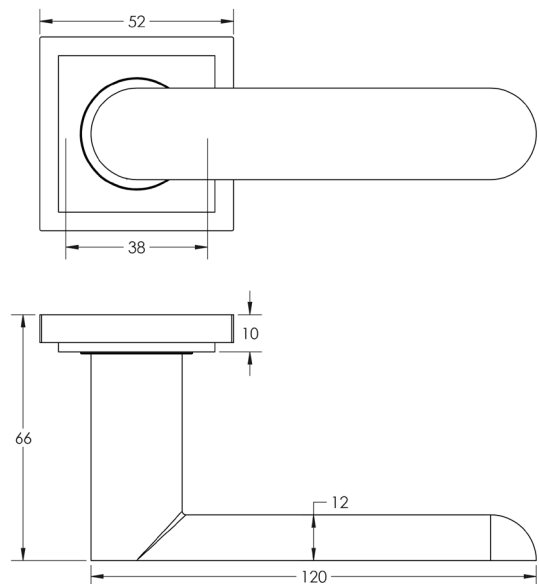

CODE

BUR25KIT241

DESCRIPTION

Lever On Rose

STANDARDS

PRODUCT SPECIFICATION

- 38mm centres
- Sprung
- Square stepped rose
- Grade 4 corrosion
- Matt lacquered solid brass
- Back to back fixing recommended
- Suitable for doors 35-55mm

TECHNICAL DRAWING

FINISHES

- Satin Brass