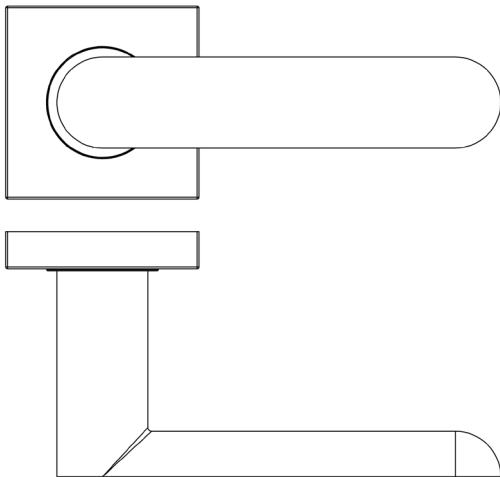

CODE

BUR25KIT240

DESCRIPTION

Lever On Rose

STANDARDS

PRODUCT SPECIFICATION

- 38mm centres
- Sprung
- Square plain rose
- Grade 4 corrosion
- Matt lacquered solid brass
- Back to back fixing recommended
- Suitable for doors 35-55mm

TECHNICAL DRAWING

FINISHES

- Satin Brass