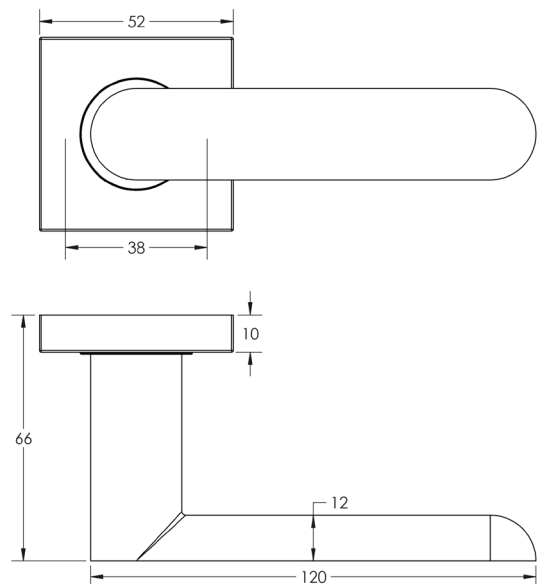

CODE

BUR25KIT240

DESCRIPTION

Lever On Rose

STANDARDS

PRODUCT SPECIFICATION

- 38mm centres
- Sprung
- Square plain rose
- Grade 4 corrosion
- Matt lacquered solid brass
- Back to back fixing recommended
- Suitable for doors 35-55mm

TECHNICAL DRAWING

FINISHES

- Satin Brass