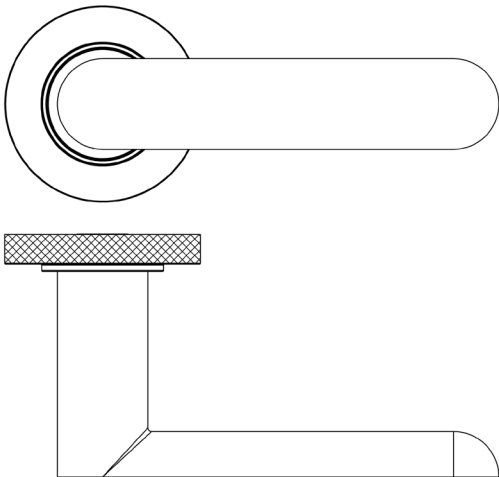

CODE

BUR25KIT239

DESCRIPTION

Lever On Rose

STANDARDS

PRODUCT SPECIFICATION

- 38mm centres
- Sprung
- Knurled rose
- Grade 4 corrosion
- Matt lacquered solid brass
- Back to back fixing recommended
- Suitable for doors 35-55mm

TECHNICAL DRAWING

FINISHES

- Satin Brass