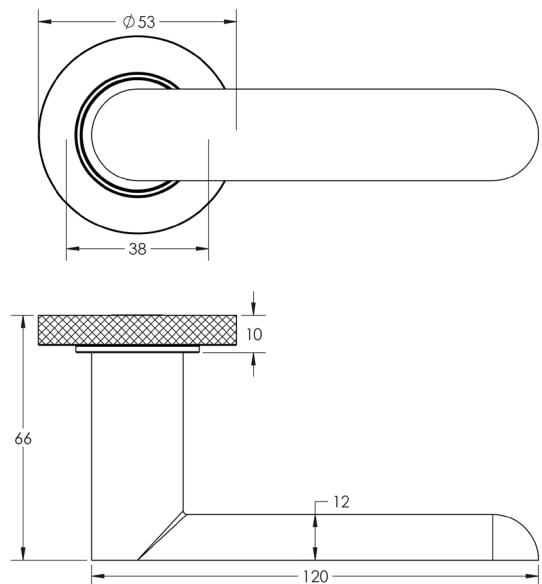

CODE

BUR25KIT239

DESCRIPTION

Lever On Rose

STANDARDS

PRODUCT SPECIFICATION

- 38mm centres
- Sprung
- Knurled rose
- Grade 4 corrosion
- Matt lacquered solid brass
- Back to back fixing recommended
- Suitable for doors 35-55mm

TECHNICAL DRAWING

FINISHES

- Satin Brass