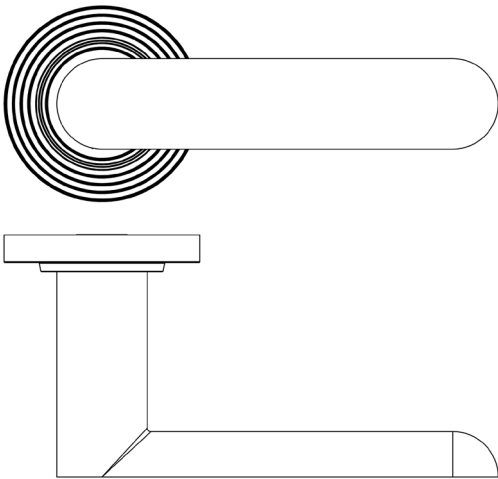

CODE

BUR25KIT238

DESCRIPTION

Lever On Rose

STANDARDS

PRODUCT SPECIFICATION

- 38mm centres
- Sprung
- Reeded rose
- Grade 4 corrosion
- Matt lacquered solid brass
- Back to back fixing recommended
- Suitable for doors 35-55mm

TECHNICAL DRAWING

FINISHES

- Satin Brass