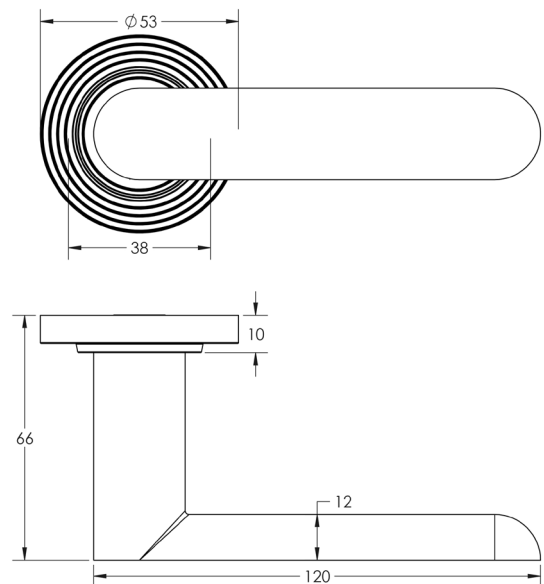

CODE

BUR25KIT238

DESCRIPTION

Lever On Rose

STANDARDS

PRODUCT SPECIFICATION

- 38mm centres
- Sprung
- Reeded rose
- Grade 4 corrosion
- Matt lacquered solid brass
- Back to back fixing recommended
- Suitable for doors 35-55mm

TECHNICAL DRAWING

FINISHES

- Satin Brass