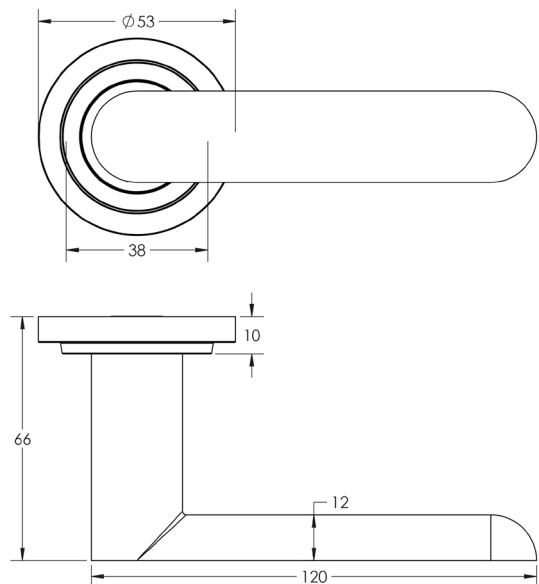

TECHNICAL DRAWING