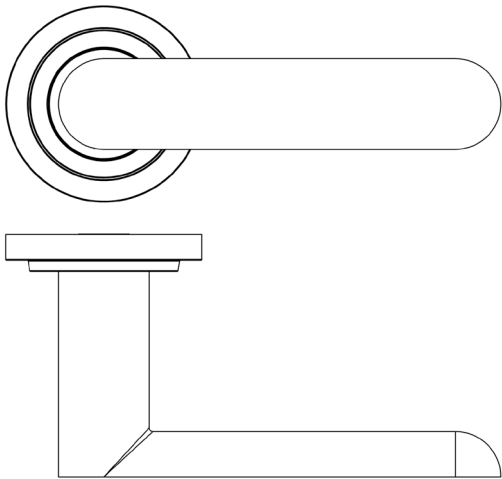

### CODE

**BUR25KIT237**

### DESCRIPTION

**Lever On Rose**

### PRODUCT SPECIFICATION

- 38mm centres
- Sprung
- Reeded rose
- Grade 4 corrosion
- Matt lacquered solid brass
- Back to back fixing recommended
- Suitable for doors 35-55mm