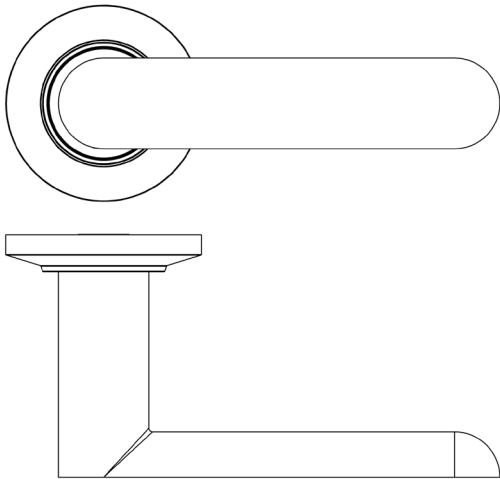

CODE

BUR25KIT236

DESCRIPTION

Lever On Rose

STANDARDS

PRODUCT SPECIFICATION

- 38mm centres
- Sprung
- Chamfered rose
- Grade 4 corrosion
- Matt lacquered solid brass
- Back to back fixing recommended
- Suitable for doors 35-55mm

TECHNICAL DRAWING

FINISHES

- Satin Brass