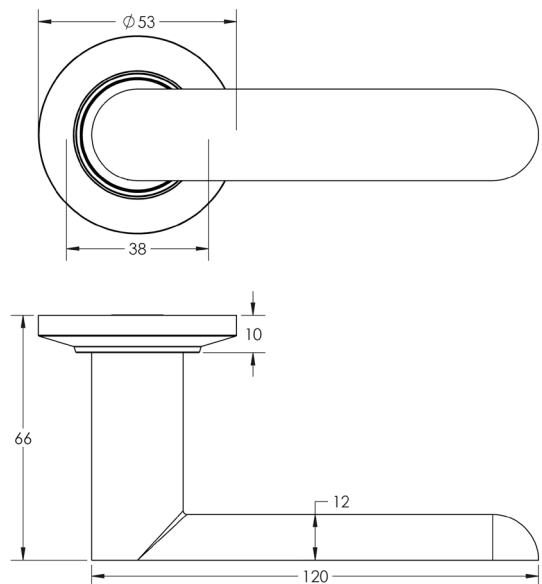

CODE

BUR25KIT236

DESCRIPTION

Lever On Rose

STANDARDS

PRODUCT SPECIFICATION

- 38mm centres
- Sprung
- Chamfered rose
- Grade 4 corrosion
- Matt lacquered solid brass
- Back to back fixing recommended
- Suitable for doors 35-55mm

TECHNICAL DRAWING

FINISHES

- Satin Brass