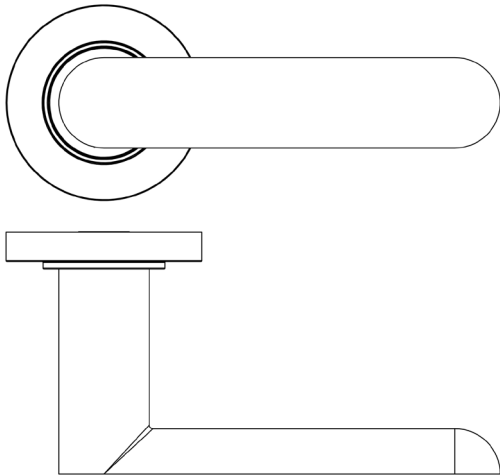

### CODE

**BUR25KIT235**

### DESCRIPTION

**Lever On Rose**

### PRODUCT SPECIFICATION

- 38mm centres
- Sprung
- Plain rose
- Grade 4 corrosion
- Matt lacquered solid brass
- Back to back fixing recommended
- Suitable for doors 35-55mm