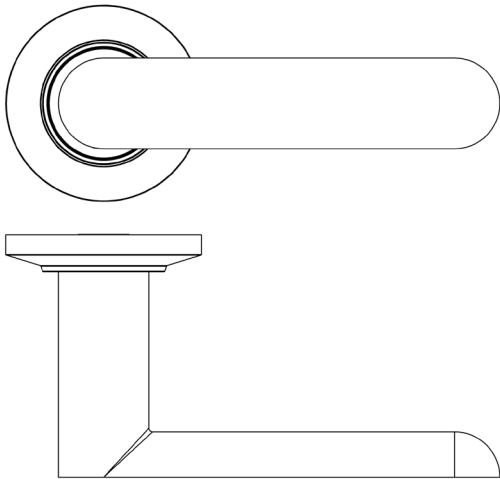

CODE

BUR25KIT2

DESCRIPTION

Lever On Rose

STANDARDS

PRODUCT SPECIFICATION

- 38mm centres
- Sprung
- Chamfered rose
- Grade 4 corrosion
- Matt lacquered solid brass
- Back to back fixing recommended
- Suitable for doors 35-55mm

TECHNICAL DRAWING

FINISHES

- Antique Brass