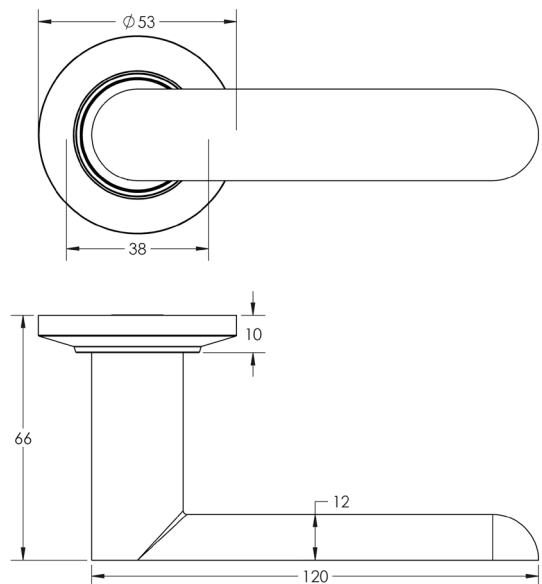

CODE

BUR25KIT2

DESCRIPTION

Lever On Rose

STANDARDS

PRODUCT SPECIFICATION

- 38mm centres
- Sprung
- Chamfered rose
- Grade 4 corrosion
- Matt lacquered solid brass
- Back to back fixing recommended
- Suitable for doors 35-55mm

TECHNICAL DRAWING

FINISHES

- Antique Brass