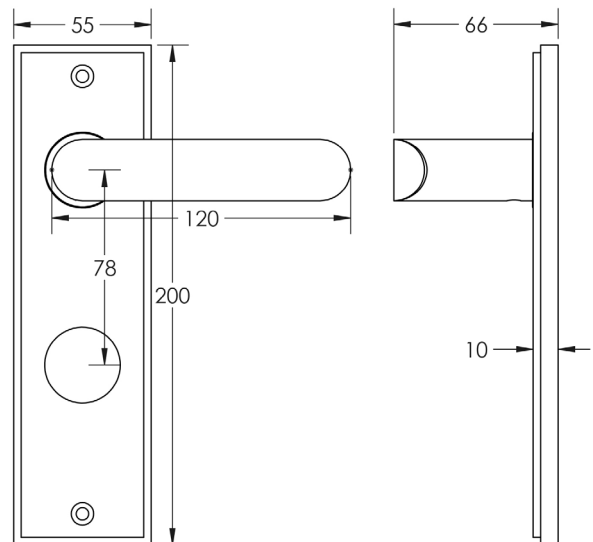

CODE

BUR25KIT169

DESCRIPTION

Lever On Plate

STANDARDS

PRODUCT SPECIFICATION

- 38mm centres
- Sprung
- Din bathroom plate
- Grade 4 corrosion
- Matt lacquered solid brass
- Back to back fixing recommended
- Suitable for doors 35-55mm

TECHNICAL DRAWING

FINISHES

- Polished Nickel