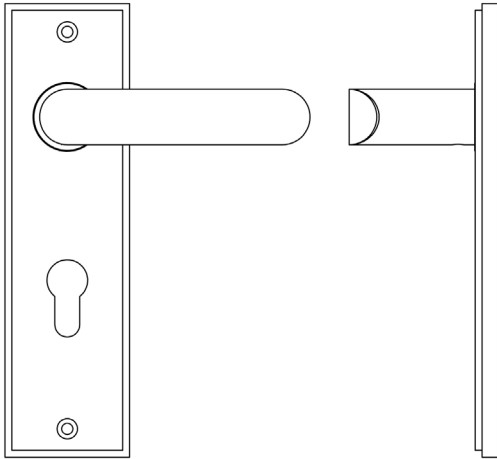

CODE

BUR25KIT168

DESCRIPTION

Lever On Plate

STANDARDS

PRODUCT SPECIFICATION

- 38mm centres
- Sprung
- Din euro lock plate
- Grade 4 corrosion
- Matt lacquered solid brass
- Back to back fixing recommended
- Suitable for doors 35-55mm

TECHNICAL DRAWING

FINISHES

- Polished Nickel