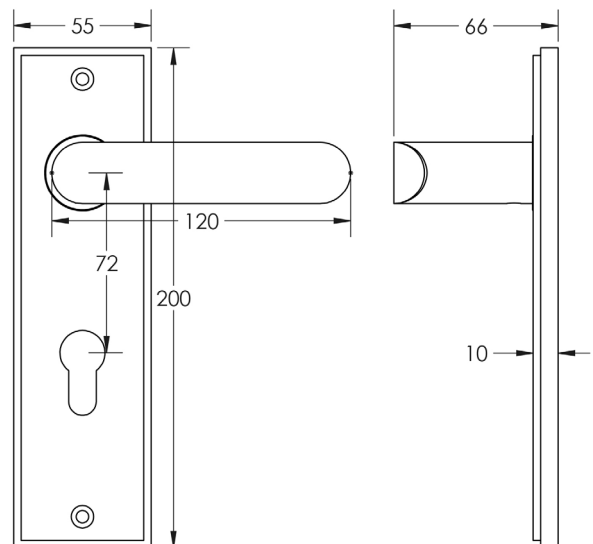

CODE

BUR25KIT168

DESCRIPTION

Lever On Plate

STANDARDS

PRODUCT SPECIFICATION

- 38mm centres
- Sprung
- Din euro lock plate
- Grade 4 corrosion
- Matt lacquered solid brass
- Back to back fixing recommended
- Suitable for doors 35-55mm

TECHNICAL DRAWING

FINISHES

- Polished Nickel