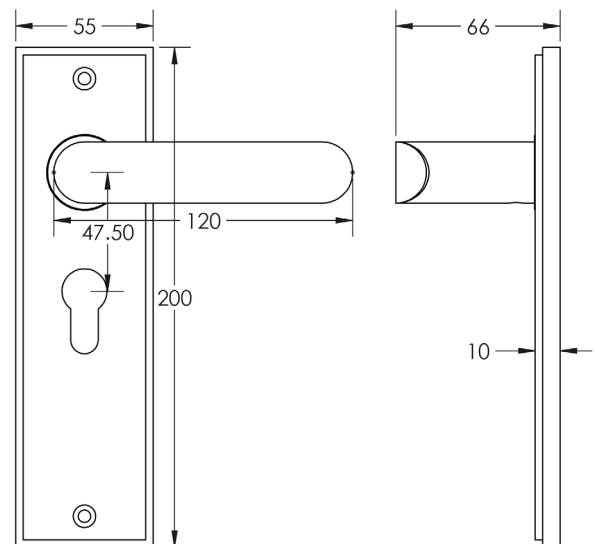

CODE

BUR25KIT167

DESCRIPTION

Lever On Plate

STANDARDS

PRODUCT SPECIFICATION

- 38mm centres
- Sprung
- Euro lock plate
- Grade 4 corrosion
- Matt lacquered solid brass
- Back to back fixing recommended
- Suitable for doors 35-55mm

TECHNICAL DRAWING

FINISHES

- Polished Nickel