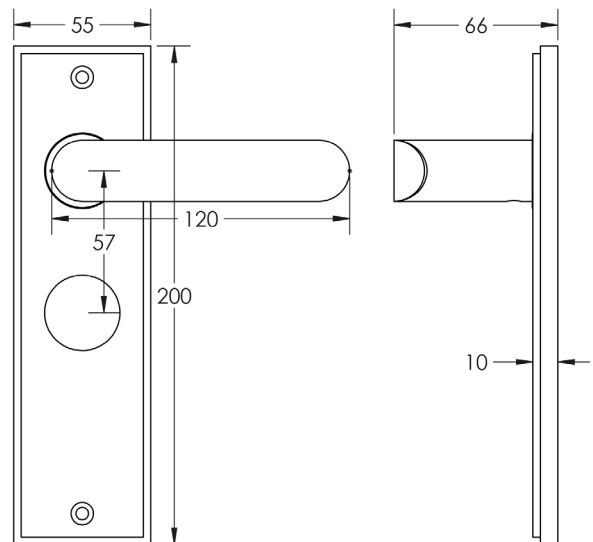

CODE

BUR25KIT166

DESCRIPTION

Lever On Plate

STANDARDS

PRODUCT SPECIFICATION

- 38mm centres
- Sprung
- Bathroom plate
- Grade 4 corrosion
- Matt lacquered solid brass
- Back to back fixing recommended
- Suitable for doors 35-55mm

TECHNICAL DRAWING

FINISHES

- Polished Nickel