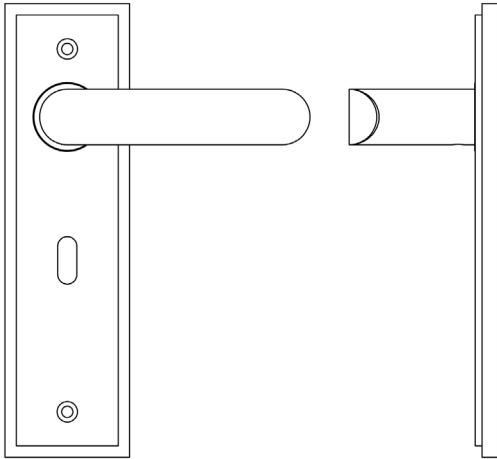

CODE

BUR25KIT165

DESCRIPTION

Lever On Plate

STANDARDS

PRODUCT SPECIFICATION

- 38mm centres
- Sprung
- Lock plate
- Grade 4 corrosion
- Matt lacquered solid brass
- Back to back fixing recommended
- Suitable for doors 35-55mm

TECHNICAL DRAWING

FINISHES

- Polished Nickel