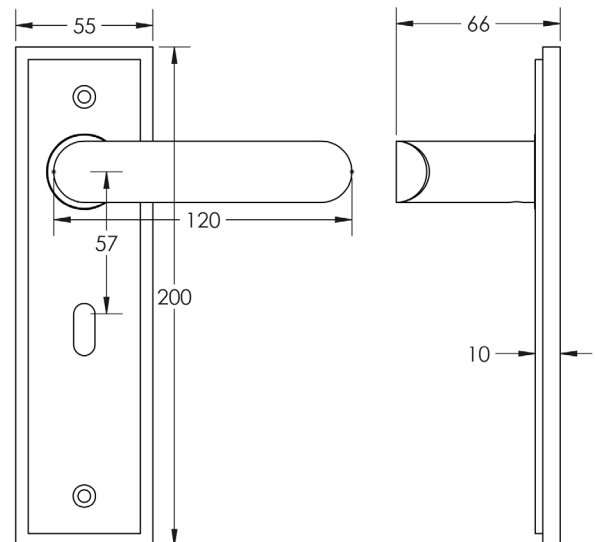

CODE

BUR25KIT165

DESCRIPTION

Lever On Plate

STANDARDS

PRODUCT SPECIFICATION

- 38mm centres
- Sprung
- Lock plate
- Grade 4 corrosion
- Matt lacquered solid brass
- Back to back fixing recommended
- Suitable for doors 35-55mm

TECHNICAL DRAWING

FINISHES

- Polished Nickel