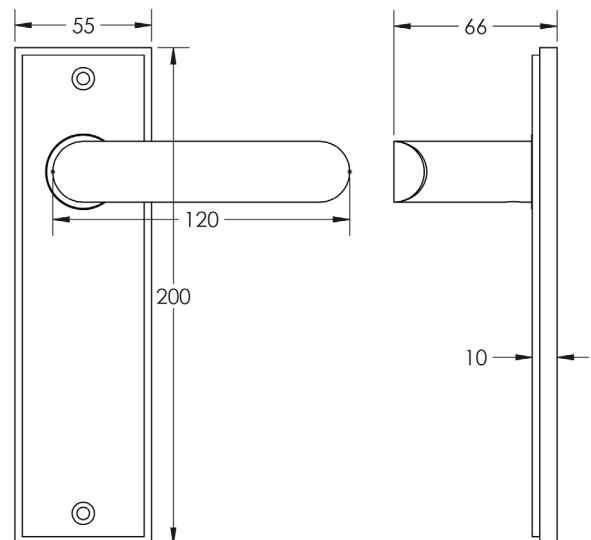

CODE

BUR25KIT164

DESCRIPTION

Lever On Plate

STANDARDS

PRODUCT SPECIFICATION

- 38mm centres
- Sprung
- Latch plate
- Grade 4 corrosion
- Matt lacquered solid brass
- Back to back fixing recommended
- Suitable for doors 35-55mm

TECHNICAL DRAWING

FINISHES

- Polished Nickel