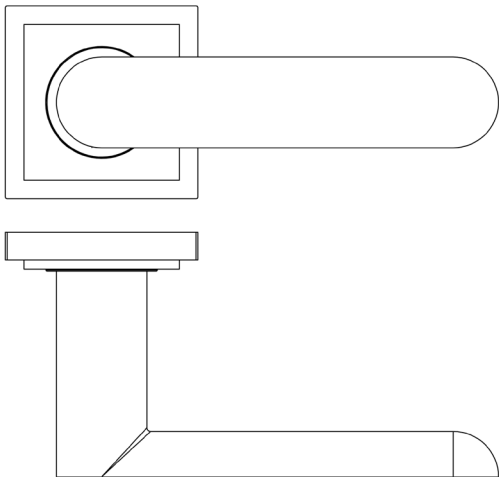

CODE

BUR20KIT163

DESCRIPTION

Lever On Rose

STANDARDS

PRODUCT SPECIFICATION

- 38mm centres
- Sprung
- Square stepped rose
- Grade 4 corrosion
- Matt lacquered solid brass
- Back to back fixing recommended
- Suitable for doors 35-55mm

TECHNICAL DRAWING

FINISHES

- Polished Nickel