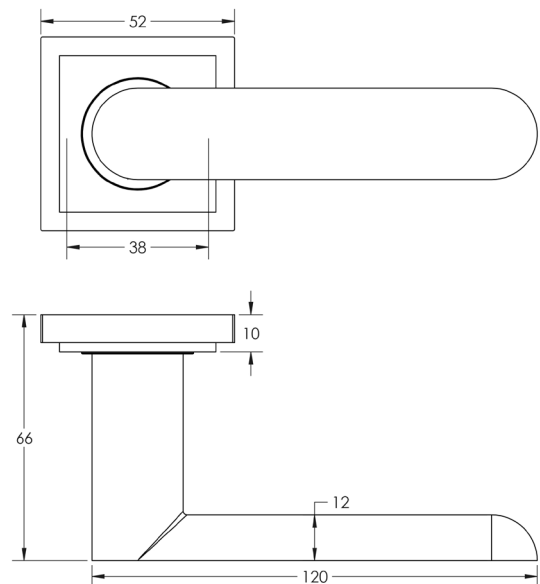

CODE

BUR20KIT163

DESCRIPTION

Lever On Rose

STANDARDS

PRODUCT SPECIFICATION

- 38mm centres
- Sprung
- Square stepped rose
- Grade 4 corrosion
- Matt lacquered solid brass
- Back to back fixing recommended
- Suitable for doors 35-55mm

TECHNICAL DRAWING

FINISHES

- Polished Nickel