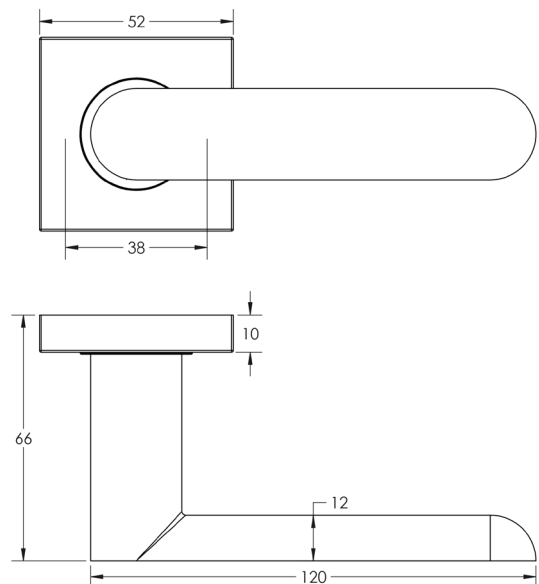

CODE

BUR25KIT162

DESCRIPTION

Lever On Rose

STANDARDS

PRODUCT SPECIFICATION

- 38mm centres
- Sprung
- Square plain rose
- Grade 4 corrosion
- Matt lacquered solid brass
- Back to back fixing recommended
- Suitable for doors 35-55mm

TECHNICAL DRAWING

FINISHES

- Polished Nickel