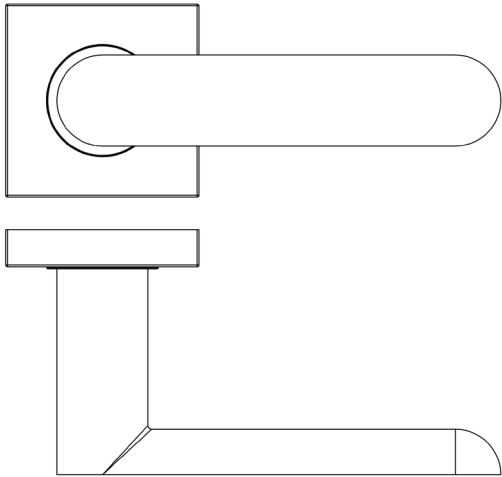

CODE

BUR25KIT162

DESCRIPTION

Lever On Rose

STANDARDS

PRODUCT SPECIFICATION

- 38mm centres
- Sprung
- Square plain rose
- Grade 4 corrosion
- Matt lacquered solid brass
- Back to back fixing recommended
- Suitable for doors 35-55mm

TECHNICAL DRAWING

FINISHES

- Polished Nickel