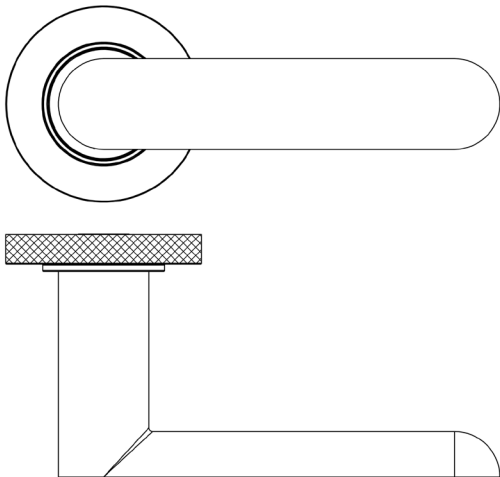

### CODE

**BUR25KIT161**

### DESCRIPTION

**Lever On Rose**

### PRODUCT SPECIFICATION

- 38mm centres
- Sprung
- Knurled rose
- Grade 4 corrosion
- Matt lacquered solid brass
- Back to back fixing recommended
- Suitable for doors 35-55mm