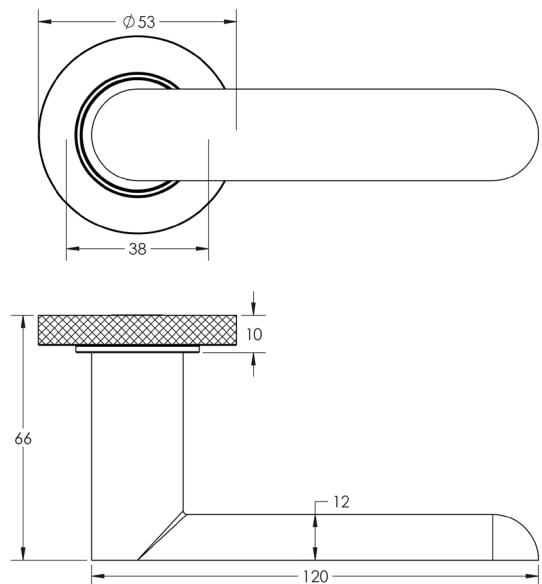

TECHNICAL DRAWING