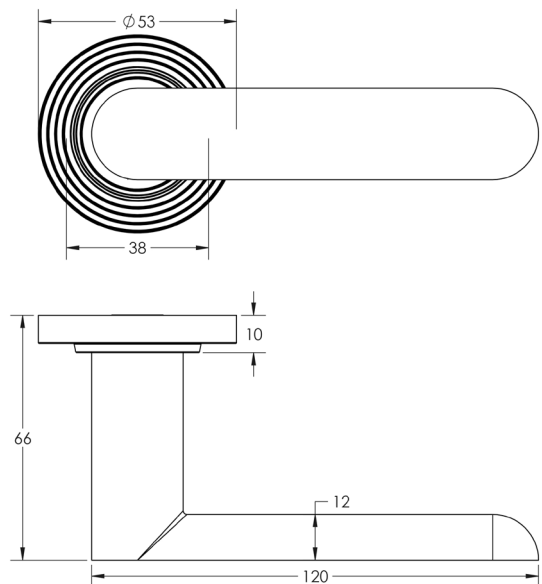

CODE

**BUR25KIT160**

DESCRIPTION

**Lever On Rose**

STANDARDS

PRODUCT SPECIFICATION

- 38mm centres
- Sprung
- Reeded rose
- Grade 4 corrosion
- Matt lacquered solid brass
- Back to back fixing recommended
- Suitable for doors 35-55mm

TECHNICAL DRAWING

FINISHES

- Polished Nickel