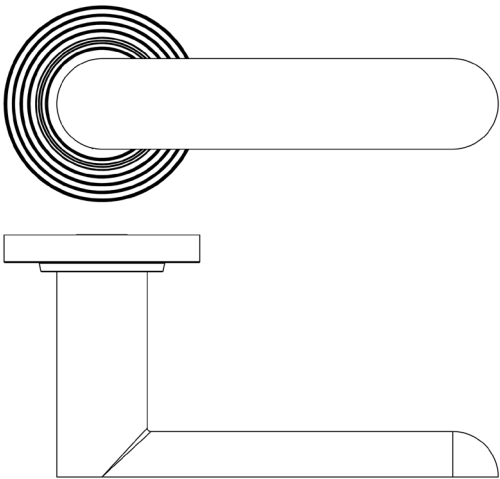

CODE

**BUR25KIT160**

DESCRIPTION

**Lever On Rose**

STANDARDS

PRODUCT SPECIFICATION

- 38mm centres
- Sprung
- Reeded rose
- Grade 4 corrosion
- Matt lacquered solid brass
- Back to back fixing recommended
- Suitable for doors 35-55mm

TECHNICAL DRAWING

FINISHES

- Polished Nickel