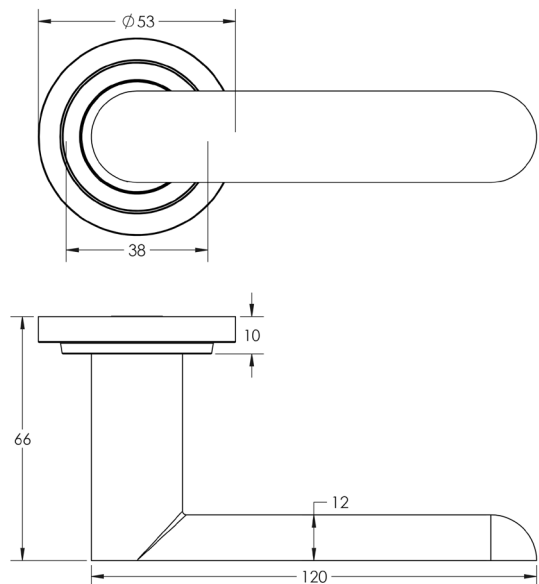

CODE

BUR25KIT159

DESCRIPTION

Lever On Rose

STANDARDS

PRODUCT SPECIFICATION

- 38mm centres
- Sprung
- Reeded rose
- Grade 4 corrosion
- Matt lacquered solid brass
- Back to back fixing recommended
- Suitable for doors 35-55mm

TECHNICAL DRAWING

FINISHES

- Polished Nickel