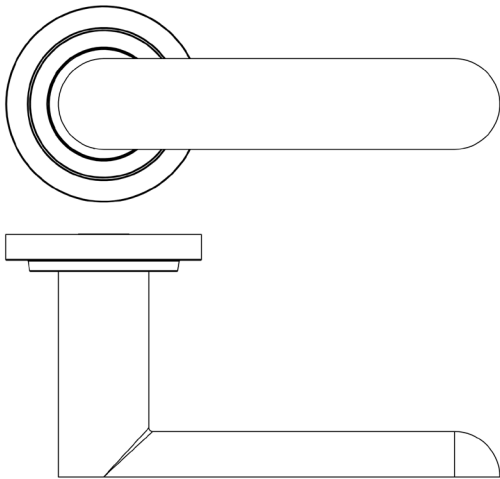

CODE

BUR25KIT159

DESCRIPTION

Lever On Rose

STANDARDS

PRODUCT SPECIFICATION

- 38mm centres
- Sprung
- Reeded rose
- Grade 4 corrosion
- Matt lacquered solid brass
- Back to back fixing recommended
- Suitable for doors 35-55mm

TECHNICAL DRAWING

FINISHES

- Polished Nickel