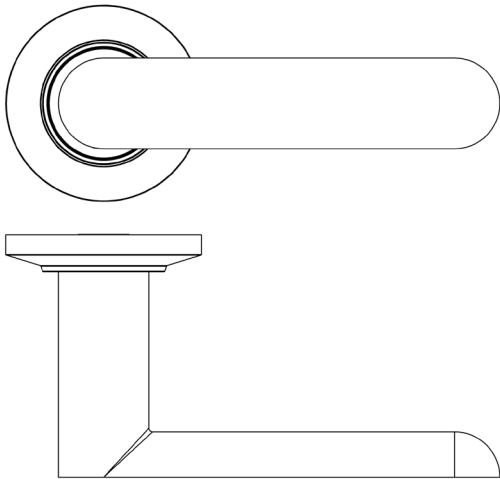

CODE

BUR25KIT158

DESCRIPTION

Lever On Rose

STANDARDS

PRODUCT SPECIFICATION

- 38mm centres
- Sprung
- Chamfered rose
- Grade 4 corrosion
- Matt lacquered solid brass
- Back to back fixing recommended
- Suitable for doors 35-55mm

TECHNICAL DRAWING

FINISHES

- Polished Nickel