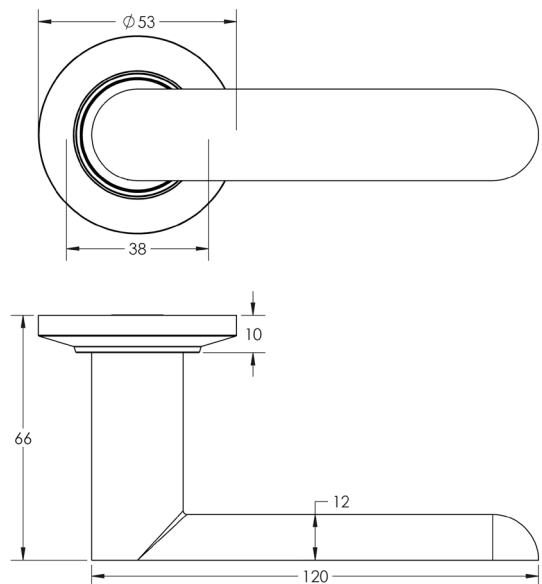

CODE

BUR25KIT158

DESCRIPTION

Lever On Rose

STANDARDS

PRODUCT SPECIFICATION

- 38mm centres
- Sprung
- Chamfered rose
- Grade 4 corrosion
- Matt lacquered solid brass
- Back to back fixing recommended
- Suitable for doors 35-55mm

TECHNICAL DRAWING

FINISHES

- Polished Nickel