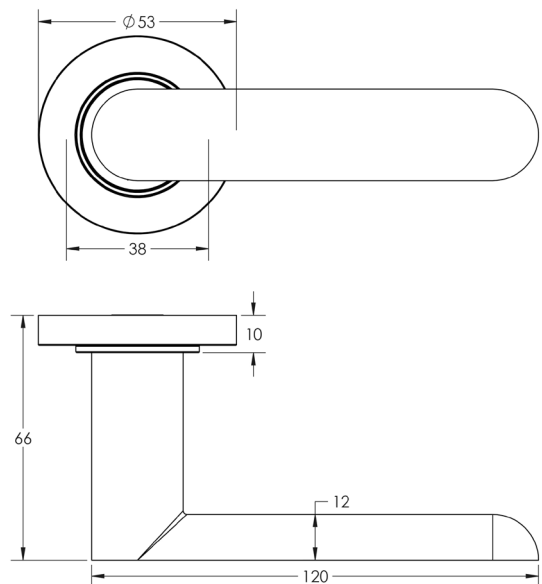

TECHNICAL DRAWING