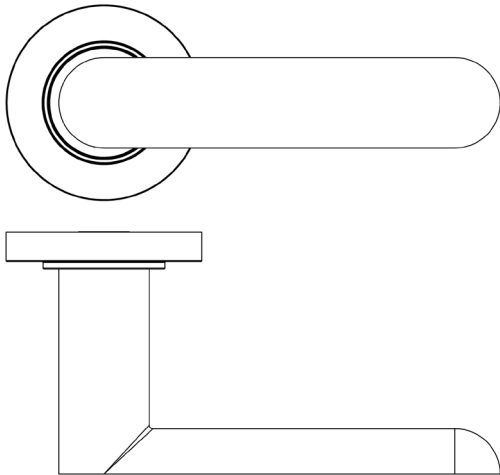

### CODE

**BUR25KIT157**

### DESCRIPTION

**Lever On Rose**

### PRODUCT SPECIFICATION

- 38mm centres
- Sprung
- Plain rose
- Grade 4 corrosion
- Matt lacquered solid brass
- Back to back fixing recommended
- Suitable for doors 35-55mm