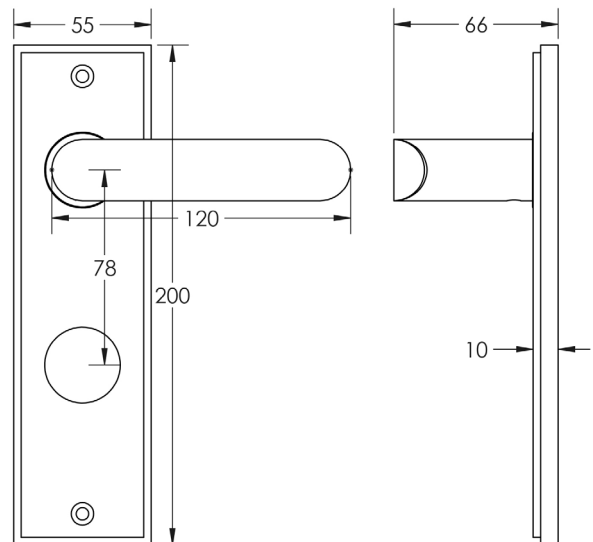

CODE

BUR25KIT13

DESCRIPTION

Lever On Plate

STANDARDS

PRODUCT SPECIFICATION

- 38mm centres
- Sprung
- Din bathroom plate
- Grade 4 corrosion
- Matt lacquered solid brass
- Back to back fixing recommended
- Suitable for doors 35-55mm

TECHNICAL DRAWING

FINISHES

- Antique Brass